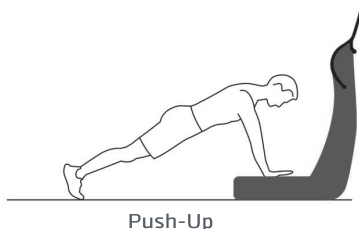

For training tips, workouts and even more ways to get the most out of our products, download the Power Plate App.