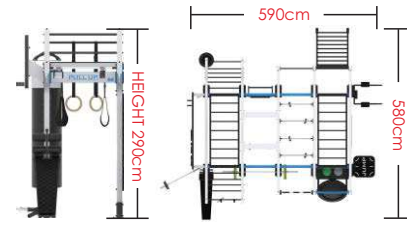

## Dimensions

A smaller scale of the Cube without sacrificing any of the usability of its big brother. Modular by design, means that you can pick and choose any station to your liking. If you wish to, you can even duplicate many of the stations, to really dial in your preference.

**Other:**

\*Post Size: 160 x 80 x 3 mm\*

**WORKOUT SPACE**

49 m<sup>2</sup> 18 USERS