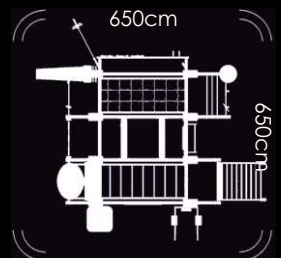

#### INSIDE

- Army Net- Horizontal Army Net Ladder (1x)
- Suspensions inside station - Grip Ball (1x)
- Suspensions inside station - Abdominal Straps (1x)
- Monkey Bar - Horizontal Ladder (1x)

### WORKOUT SPACE

42 m<sup>2</sup> 14 USERS

Other: \*Post Size: 160 x 80 x 3 mm\*