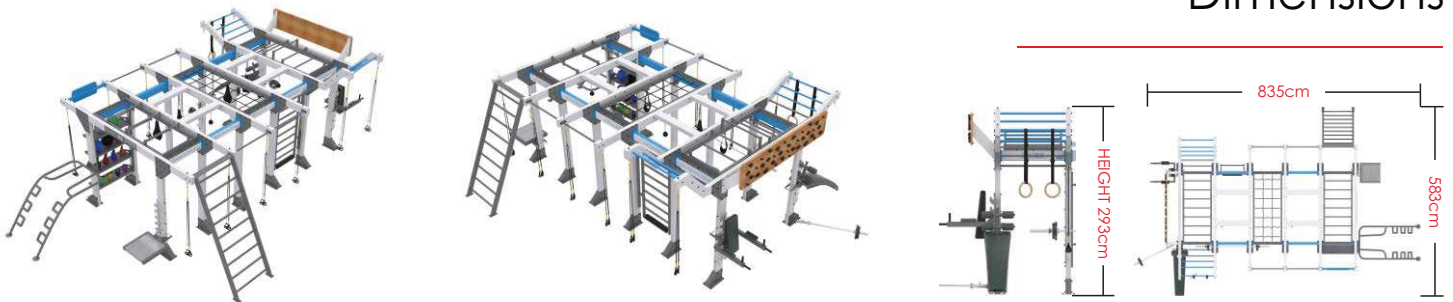

Dimensions

CUBE OUTDOOR D500 FEATURES

JUMP STATION

- Dip AB- Throne (1x)
- Multiposition Bar Support (2x)

CLIMBING BOARD STATION

- Pegs Road (1x)

RINGS STATION

- Protruding Ladder (1x)
- Gymnastic Rings (1x)
- Multiposition Bar Support (2x)
- Abdominal Bench (1x)
- Torso (1x)

BENCH STATION

- Multiposition Bar Support (2x)

STRETCH STATION

- Pull Up Bar (1x)

LIFT STATION

- Pull Up Bar (1x)

REBOUNDER STATION

- Wall Ball (1x)
- Shelves Storage (4x)

PUSH UP STATION

- Push Up Bar (1x)

JUMP STATION

- Multiposition Bar Support (2x)
- Jump Platform (1x)

GYMNASTICS STATION

- Slanted Ladder (1x)

ENDURANCE STATION

- Pull Up Bar (1x)

WORKOUT SPACE

59 m² 20 USERS

Other: *Post Size: 160 x 80 x 3 mm*