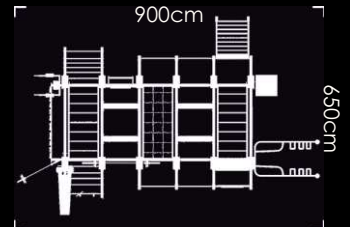

WORKOUT SPACE

59 m² 20 USERS

Other: *Post Size: 160 x 80 x 3 mm*